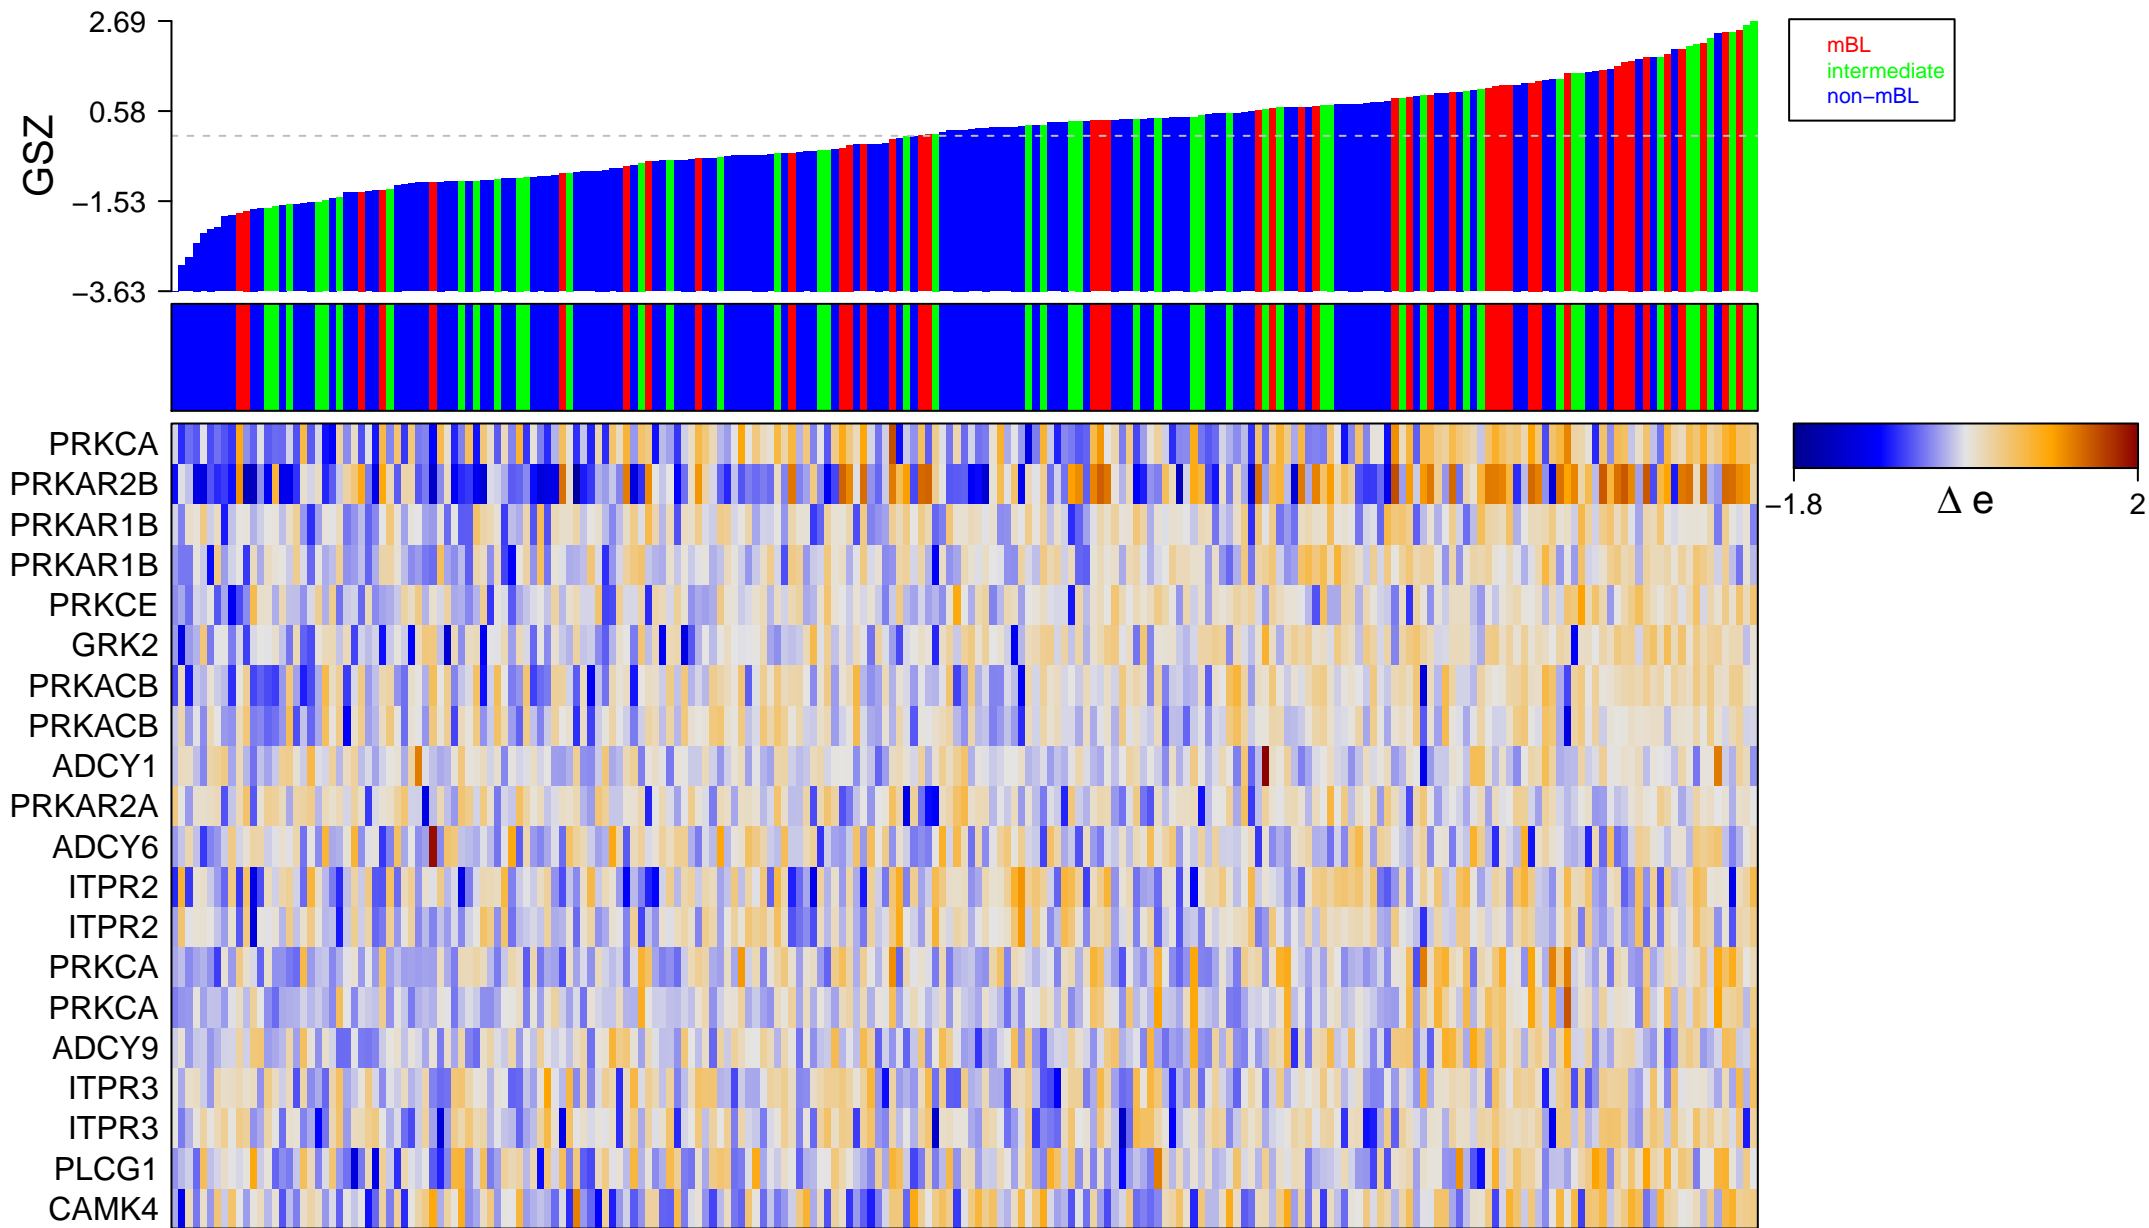

REACTOME_DAG_AND_IP3_SIGNALING

REACTOME_DAG_AND_IP3_SIGNALING

■ on
■ -
□ off

REACTOME_DAG_AND_IP3_SIGNALING