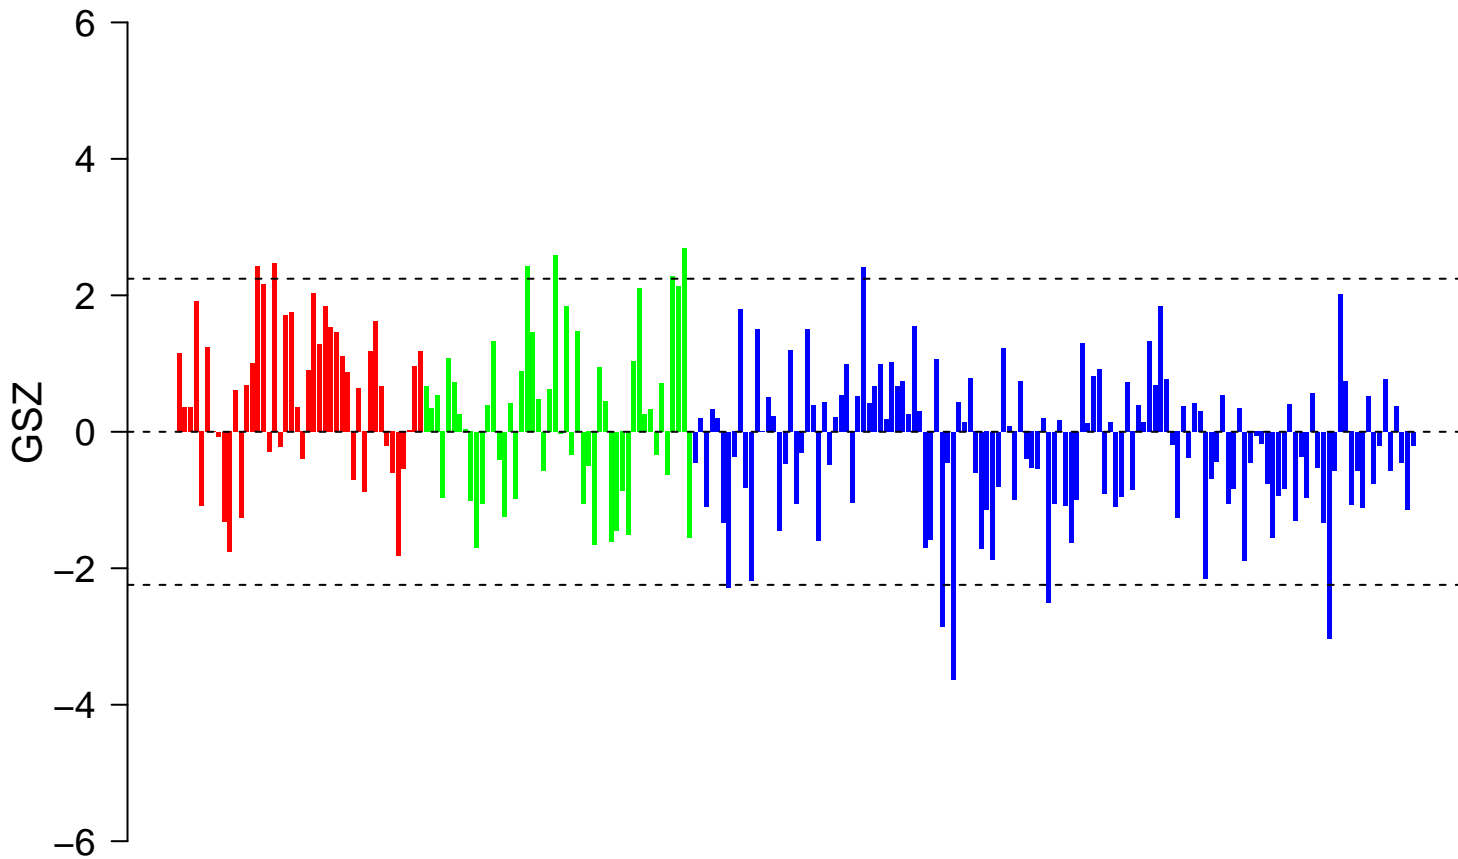

REACTOME_DAG_AND_IP3_SIGNALING

REACTOME_DAG_AND_IP3_SIGNALING

■ on
■ -
□ off

REACTOME_DAG_AND_IP3_SIGNALING